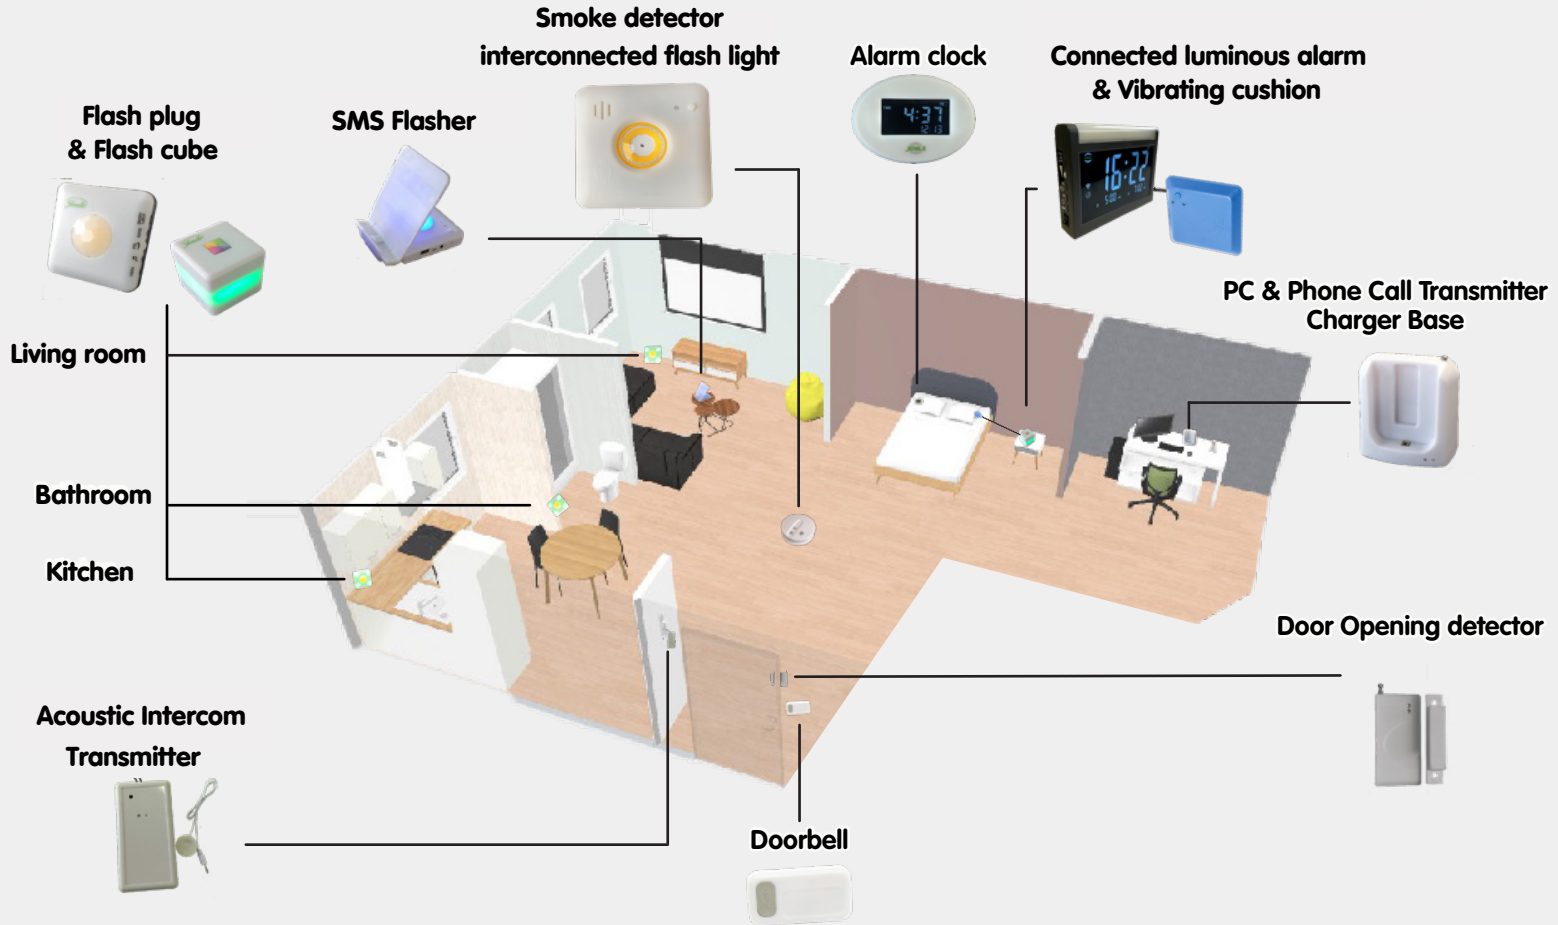

An example to layout your apartment :

An example to layout your house :

Smoke detector
interconnected flash light

Connected luminous alarm
& Vibrating cushion

Alarm clock

Baby Surveillance
Camera

Fixed Flash
8 Diodes

Call Button / Long-Distance Call Button

89€⁹⁹

TLC13 / TLC14

109€⁹⁹

The call button is used to alert a person that they are needed. To warn a person over a very long distance, the TLC14 is necessary, and with the simple push of a button, flash and vibrating Jenile receivers transmit the signal to the person equipped. Especially useful when a sick person wants to call someone in another room for example.

Vibrating Cushion

63€₉₉

COV15

Sleep in peace ! This vibrating cushion is placed under the pillow and plugged directly into the Jenile receivers to be alerted of everything that happens in the house while you sleep. As soon as the flash receives a signal, it switches on and transmits the alert to the vibrating cushion.

Video-portal

499€₉₉

VDP19

The Video-portal is fixed directly to the portal of a house. It includes a bell transmitter and a screen: the bell is transmitted to flash and vibrating receivers. A screen is installed near the door to see who is at the gate of the house. Video and photo recorder. Can be used through a smartphone application.