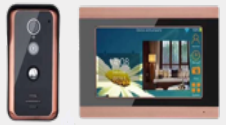

Motion detector

Video portal